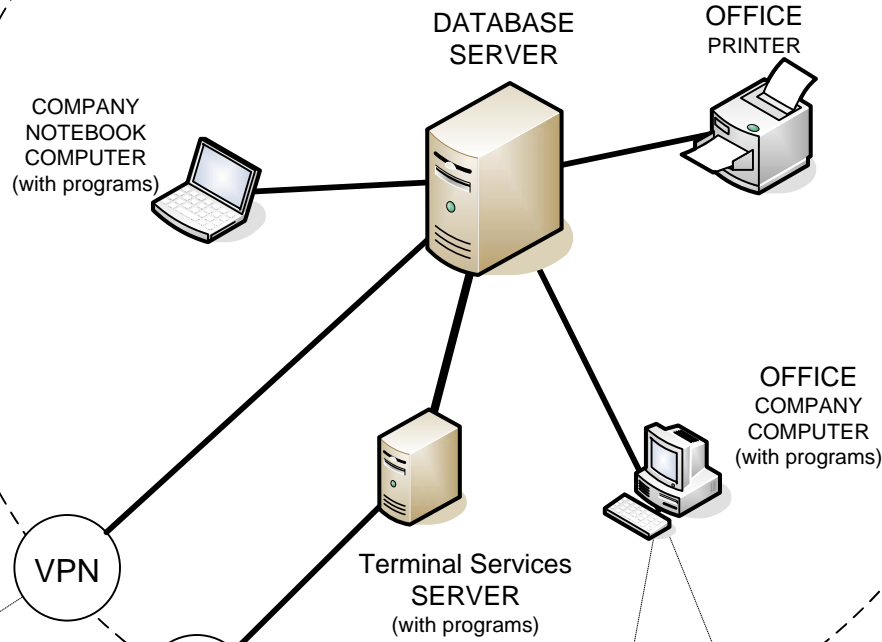

REMOTE ACCESS SOLUTIONS

Diagram Version 1.1

OFFICE NETWORK

VPN provides secure connection into office network. Computer will act exactly like if it was in the office, except programs will be slower.

This is good for accessing files and synchronizing Act

COMPANY NOTEBOOK COMPUTER (with programs)

NOTEBOOK COMPUTER

VPN and Terminal Service Server provides a way to connect in from outside, as well as a computer with all the software programs to connect into. One Terminal Service Server can handle between 1 and 25+ remote users at once.

This is good for running software programs like MasterBuilder, QuickBooks, Peachtree Accounting, CounterPoint, Constructware, etc

Terminal Services SERVER (with programs)

OFFICE COMPANY COMPUTER (with programs)

GoToMyPC

GoToMyPC

GoToMyPC provides secure connection into office network, plus remote control of office computer.

GoToMyPC is very easy to use, easy to setup and inexpensive at \$14/month

With GoToMyPC office computer can only be used by one person at a time.